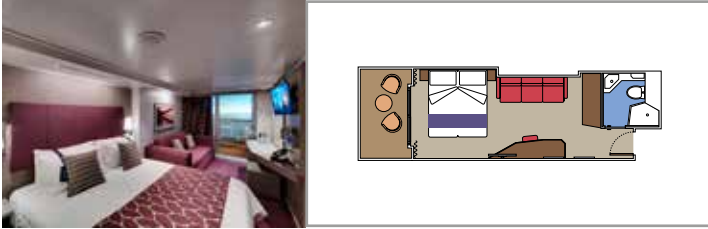

BALCONY

INCLUDED FACILITIES

Balcony*

Sitting area with sofa

Comfortable double bed or single beds (on request)

Bathroom with shower or bathtub, vanity area with hairdryer

Interactive TV, telephone, safe, minibar and air conditioning

Wifi connection available (for a fee)

*Some cabins have a metal balcony front, instead of glass.

DELUXE BALCONY AUREA

BA

≈17
≈9
9
4

› Best ship position