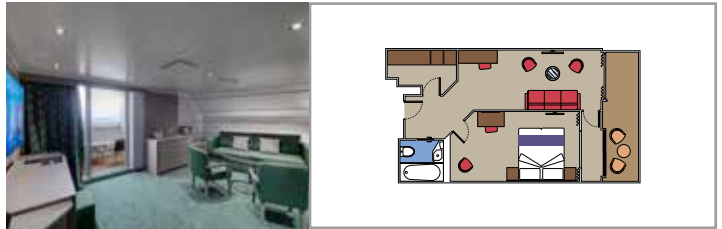

### TWO-BEDROOM GRAND SUITE AUREA

SD

 ≈49
  ≈17
  11-14
  5

- > Sitting area with sofa or separate living area
- > Two bathrooms, one with bathtub and one with shower
- > Two bedrooms, one with double bed and one with two single beds
- > Walk-in wardrobe

### GRAND SUITE AUREA

SX

 ≈35-49
  ≈10-21
  9-13
  4

- > Sitting area with sofa or separate living area
- > Walk-in wardrobe