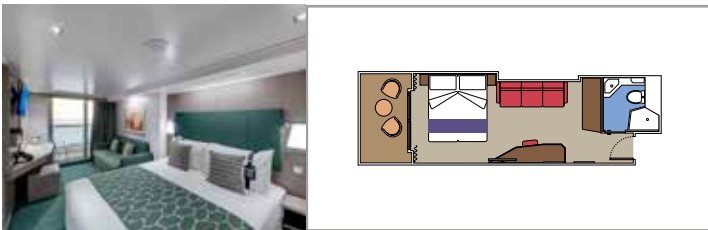

DELUXE BALCONY

BR1

≈17
≈5
9-10
4

› Low deck location

The images are representative only. Size, layout and furniture may vary (within the same cabin category).

Cabin size (m²)

Balcony size (m²)

Deck location

Accommodating up to