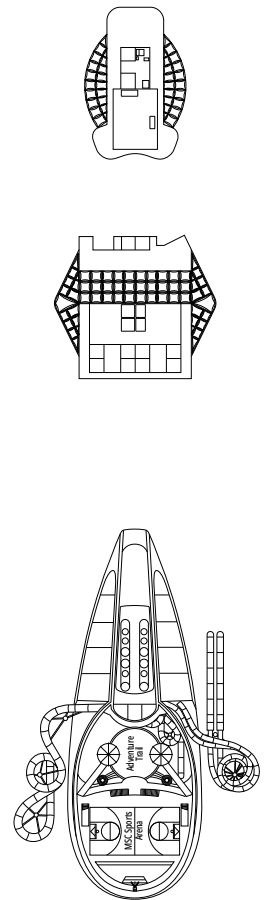

DECK 20
SUN DECK