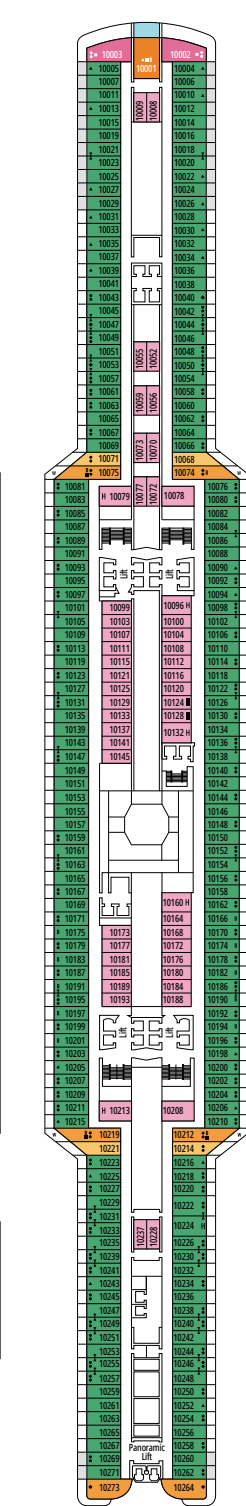

ARCADE GAMES & BOWLING