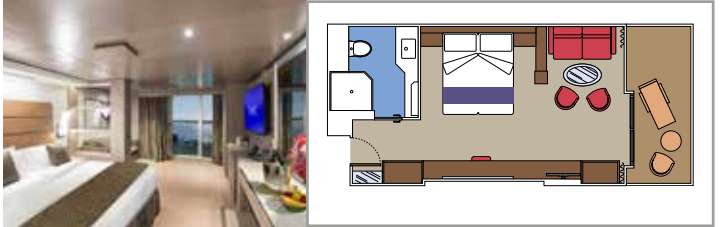

TOP SAIL LOUNGE

MSC YACHT CLUB POOL

**INCLUDED FACILITIES**

- Luxury Suites with premium interiors
- Spacious wardrobe
- Sitting area with sofa or separate living area
- Comfortable double bed or single beds (on request)
- Bathroom with shower and/or bathtub, vanity area with hairdryer
- Interactive TV, telephone, safe, minibar and air conditioning
- Wifi connection included

**MSC YACHT CLUB ROYAL SUITE YC3**

 ≈62
  ≈33
  16
  4

- › Balcony with private whirlpool bath and dining table
- › Separate living area and dining room
- › Walk-in wardrobe

**MSC YACHT CLUB DELUXE SUITE YC1**

 ≈25
  ≈8
  16-18
  5

- › Sitting area with sofa
- › Spacious wardrobe

**MSC YACHT CLUB INTERIOR SUITE YIN**

 ≈21
  16-18
  2

- › Spacious wardrobe

The images are representative only. Size, layout and furniture may vary (within the same cabin category).