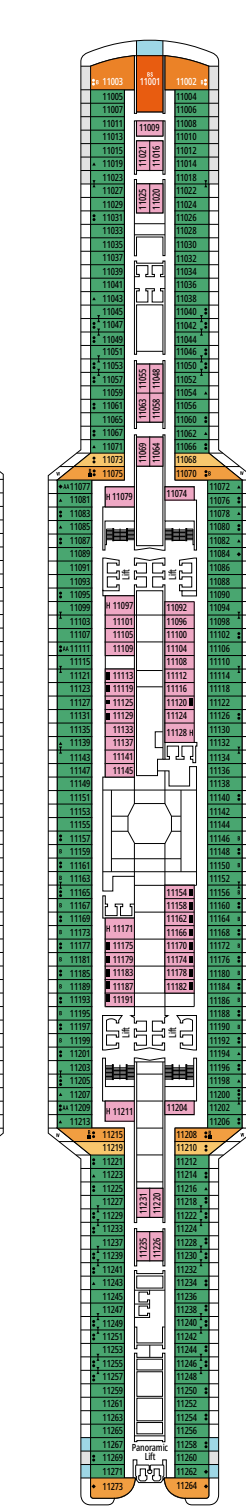

ARCADE GAMES & BOWLING