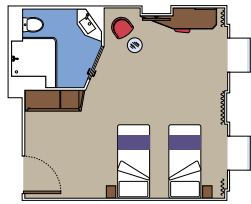

OCEAN VIEW

Available in:

- › **Deluxe Ocean View (OR1)**
  cabin size ≈26m²; deck 5