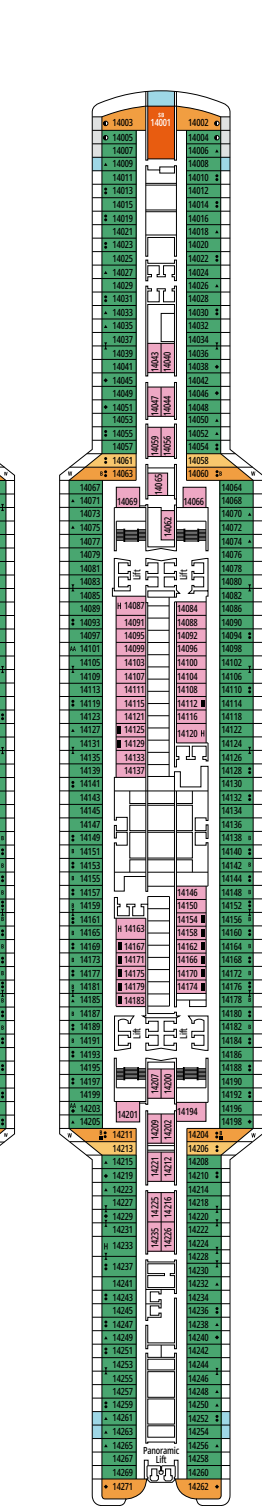

ARCADE GAMES & BOWLING