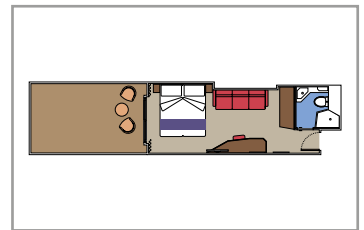

JUNIOR SUITE AUREA

SM

≈17
≈16

- > Sitting area with sofa
- > Spacious wardrobe
- > Deck 9
- > Accommodating up to 4 people

The images are representative only. Size, layout and furniture may vary (within the same cabin category).

Cabin size (m²)

Balcony size (m²)

Deck location

Accommodating up to