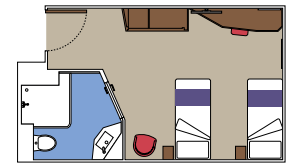

INTERIOR

Available in:

- › **Deluxe Interior (IR2)**
  cabin size ≈16-21m²; deck 11-15
- › **Deluxe Interior (IR1)**
  cabin size ≈14-21m²; deck 5-10

Some cabins for guests with disabilities or reduced mobility have twin beds that can't be converted into double beds. The images are representative only; the size, layout and furniture may vary (within the same cabin category).

FACILITIES FOR GUESTS WITH DISABILITIES OR REDUCED MOBILITY

Cabin door width	90 cm
Bathroom door width	88 cm
Size of cabin (floor space)	from 16 to ≈ 33 m²
Size of bathroom	4 m², except cabins 9093 (2 m²) and 14233 (3 m²)
Is there a fold-down seat in the shower?	Yes
Height of seat from the floor	44 cm
Does the WC seat have grab rails?	Yes
Are wheelchairs available on board?	In limited numbers*
Are all decks/public areas accessible?	Yes
Are all lifeboats wheelchair-accessible?	No**
Do the lifts have deck indicators?	Visual - Audio & Braille; Braille on hand rails at stair landings, cabin doors, and directional signs
Can severely visually impaired/blind guests be catered for on the cruise?	Only with full-time carer
Pool lift	Yes

* Only for embarkation, disembarkation and emergencies.

** In the event of an emergency, dedicated personnel will help guests with disabilities or reduced mobility to board lifeboats.