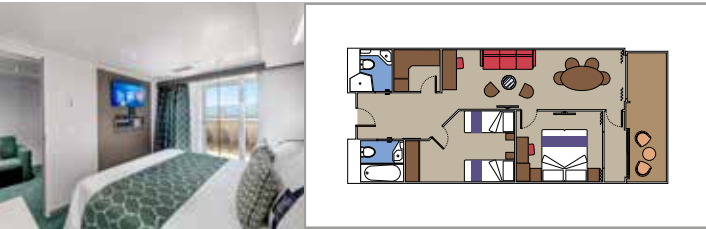

### TWO-BEDROOM GRAND SUITE AUREA

SD

 ≈49
  ≈17
  11-14
  5

- > Sitting area with sofa or separate living area
- > Two bathrooms, one with bathtub and one with shower
- > Two bedrooms, one with double bed and one with two single beds
- > Walk-in wardrobe

### GRAND SUITE AUREA

SX

 ≈35-49
  ≈10-21
  9-13
  4

- > Sitting area with sofa or separate living area
- > Walk-in wardrobe