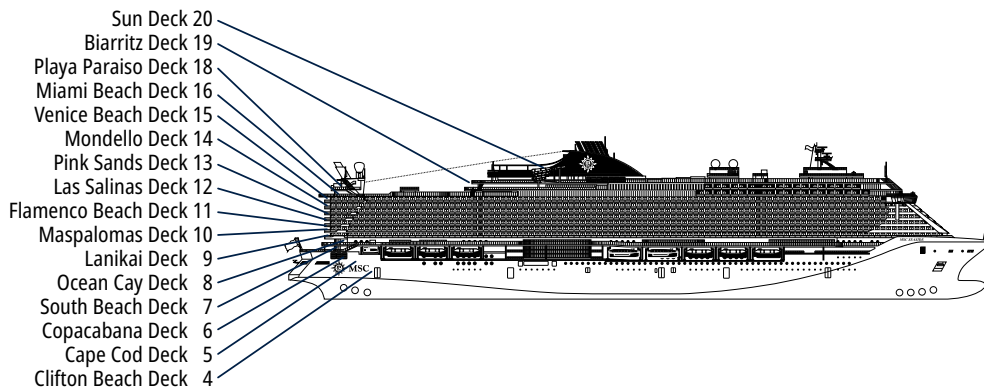

# TECHNICAL CHARACTERISTICS OF THE SHIP

BRIDGE OF SIGHTS

TECHNICAL CHARACTERISTICS OF THE SHIP	
GROSS TONNAGE	153.516
LENGTH / BEAM / HEIGHT	323 m / 41 m / 74,8 m
SURFACE AREA	450.000 m <sup>2</sup> , included 43.500 m <sup>2</sup> public areas
PUBLIC AREA RATIO	10,5 m <sup>2</sup> per passenger
DECKS	20, included 15 for guests
LIFTS	33, included 19 for guests (incl. 2 panoramic)
VOLTAGE (IN CABIN)	110/220 volts
MAXIMUM SPEED	22,95 knots
STABILIZERS	Stabilized with 2 fins
NUMBER OF PASSENGERS	5.334
NUMBER OF CABINS	2.066, included 52 for guests with disabilities or reduced mobility
CREW MEMBERS	Approx. 1.513
POOLS	4, included 1 with sliding roof and 1 for the MSC Yacht Club
WHIRLPOOLS	13 whirlpool baths included 2 for the MSC Yacht Club; 28 Suites and 2 Royal Suites with private whirlpool bath
ENVIRONMENTAL TECHNOLOGY	AWT-Advanced Water Treatment, Energy Saving & Monitoring System, scrubber and exhaust gas treatment, Led Light technology