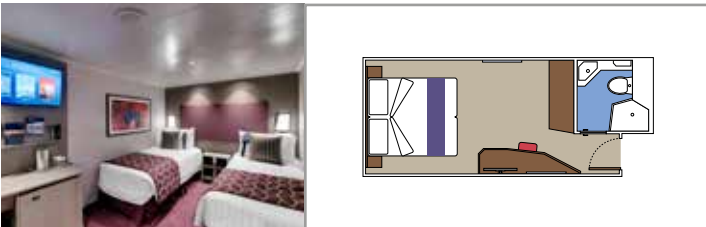

DELUXE INTERIOR

IR1

≈14
5-10
4

› Low deck location

The images are representative only. Size, layout and furniture may vary (within the same cabin category).

Cabin size (m²)

Balcony size (m²)

Deck location

Accommodating up to