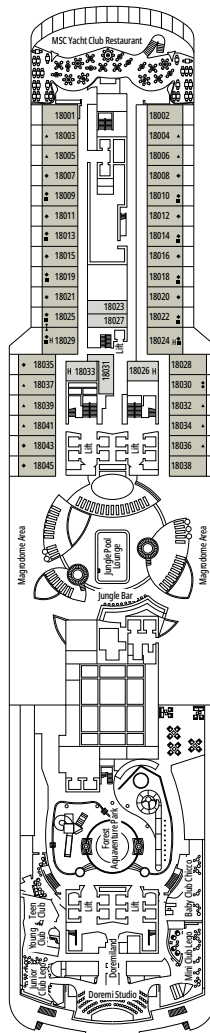

DECK 15
VENICE BEACH

DECK 20
SUN DECK