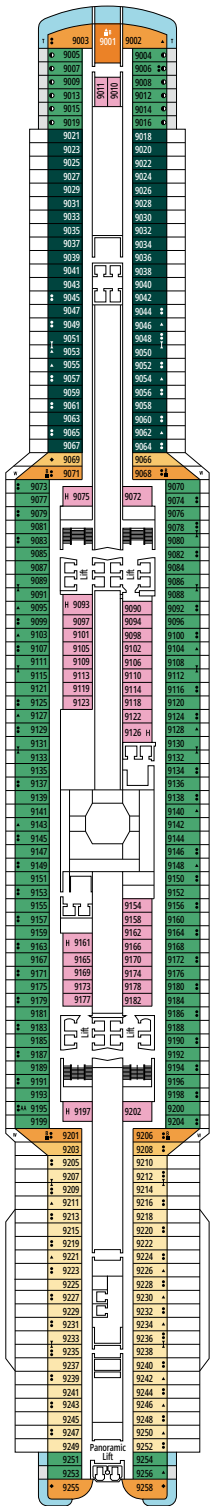

ARCADE GAMES & BOWLING