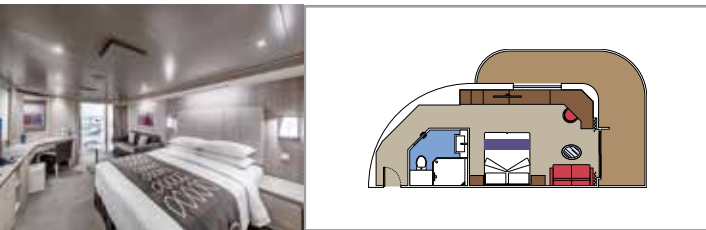

PREMIUM SUITE AUREA

SL1

≈26-32
≈9-14
9-15
4

- > Sitting area with sofa
- > Spacious wardrobe