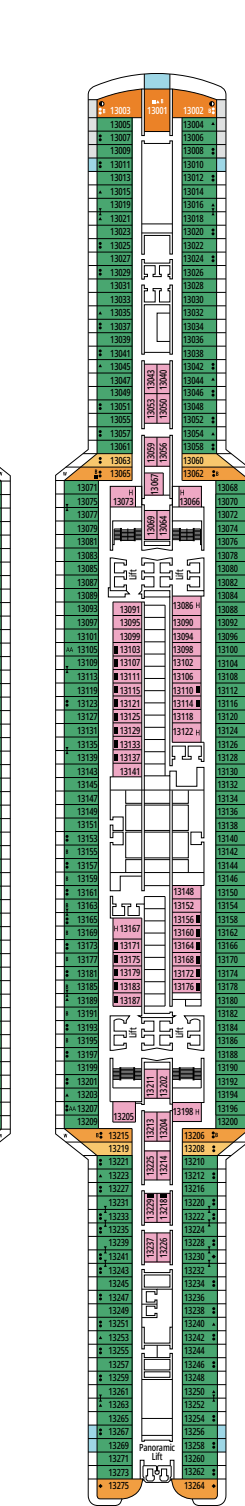

ARCADE GAMES & BOWLING