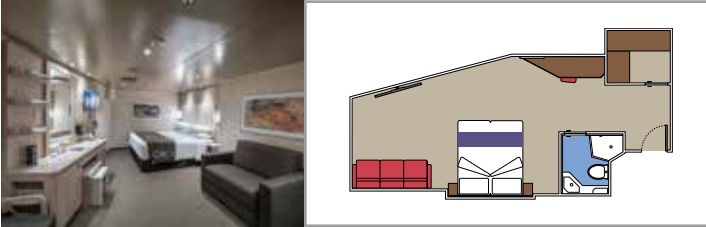

INTERIOR

INCLUDED FACILITIES

Comfortable double bed or single beds (on request)*

Bathroom with shower, vanity area with hairdryer

Interactive TV, telephone, safe, minibar and air conditioning

Wifi connection available (for a fee)

* Some cabins for guests with disabilities or reduced mobility have twin beds that can't be converted into double beds.

PREMIUM INTERIOR

IL1

≈28
10
5

› Low deck location