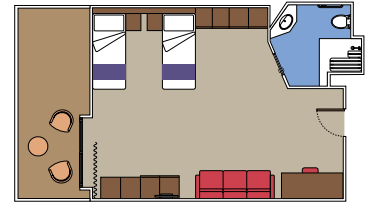

BALCONY

Available in:

- › **Deluxe Balcony (BR3)**
  cabin size ≈16m²; balcony size ≈5m²; deck 14
- › **Deluxe Balcony (BR1)**
  cabin size ≈25m²; balcony size ≈9m²; deck 10