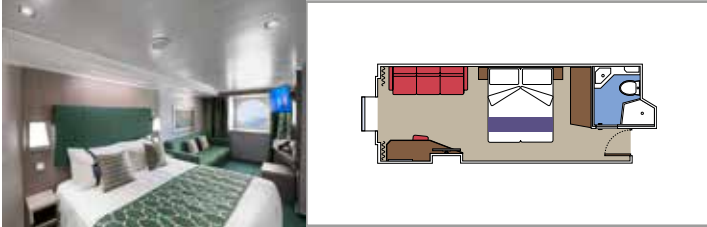

OCEAN VIEW

INCLUDED FACILITIES

Window with sea view

Comfortable double bed or single beds (on request)

Bathroom with shower, vanity area with hairdryer

Interactive TV, telephone, safe, minibar and air conditioning

Wifi connection available (for a fee)

DELUXE OCEAN VIEW

OR1

› Low deck location

The images are representative only. Size, layout and furniture may vary (within the same cabin category).

Cabin size (m²)

Balcony size (m²)

Deck location

Accommodating up to