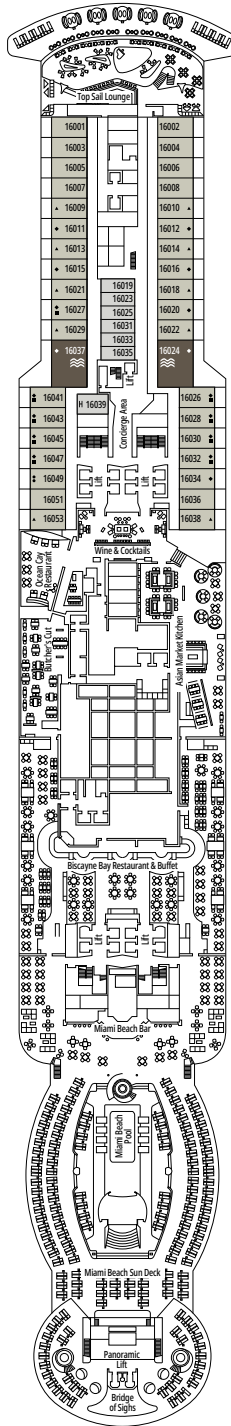

DECK 15
VENICE BEACH

DECK 20
SUN DECK