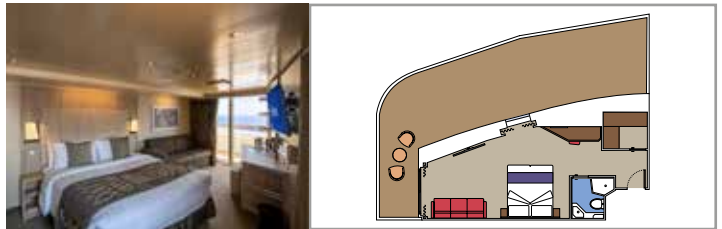

### GRAND SUITE AUREA

SX

 ≈35-49
  ≈10-21
  9-13
  4

- > Sitting area with sofa or separate living area
- > Walk-in wardrobe

### PREMIUM SUITE AUREA WITH WHIRLPOOL

SLW

 ≈28
  ≈7
  9-15
  5

- > Large balcony with its own private whirlpool bath
- > Sitting area with sofa
- > Spacious wardrobe

### PREMIUM SUITE AUREA WITH TERRACE

SLT

 ≈28
  ≈38
  9
  4

- > Sitting area with sofa
- > Spacious wardrobe