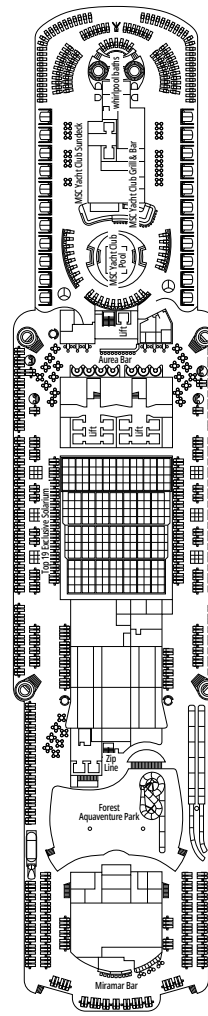

DECK 15
VENICE BEACH

DECK 20
SUN DECK