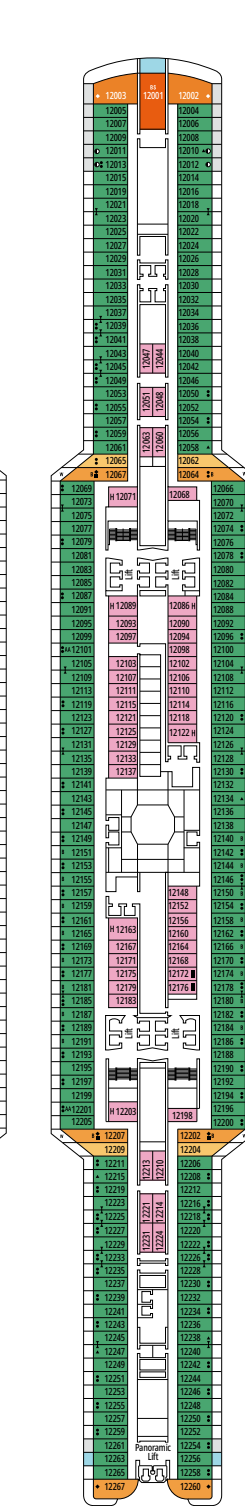

ARCADE GAMES & BOWLING