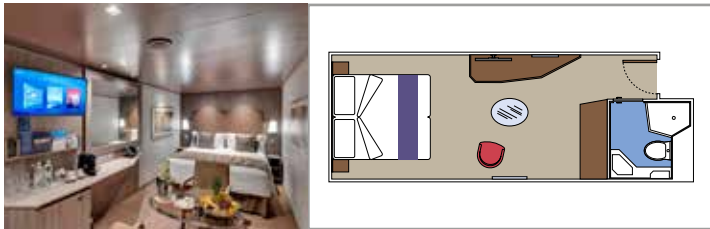

TOP SAIL LOUNGE

MSC YACHT CLUB POOL

**INCLUDED FACILITIES**

- Luxury Suites with premium interiors
- Spacious wardrobe
- Sitting area with sofa or separate living area
- Comfortable double bed or single beds (on request)
- Bathroom with shower and/or bathtub, vanity area with hairdryer
- Interactive TV, telephone, safe, minibar and air conditioning
- Wifi connection included

**MSC YACHT CLUB ROYAL SUITE YC3**

 ≈62
  ≈33
  16
  4

- › Balcony with private whirlpool bath and dining table
- › Separate living area and dining room
- › Walk-in wardrobe

**MSC YACHT CLUB DELUXE SUITE YC1**

 ≈25
  ≈8
  16-18
  5

- › Sitting area with sofa
- › Spacious wardrobe

**MSC YACHT CLUB INTERIOR SUITE YIN**

 ≈21
  16-18
  2

- › Spacious wardrobe

The images are representative only. Size, layout and furniture may vary (within the same cabin category).