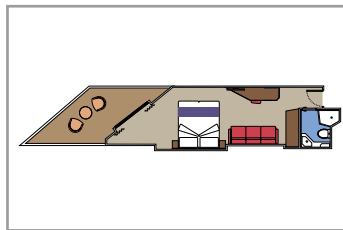

DELUXE SUITE AUREA

SR1

≈20
≈8

- > Sitting area with sofa
- > Spacious wardrobe
- > Deck 9-15
- > Accommodating up to 4 people