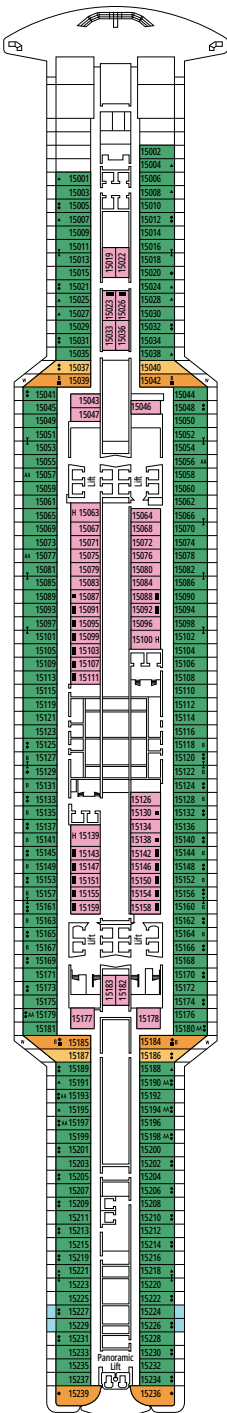

DECK 15
VENICE BEACH