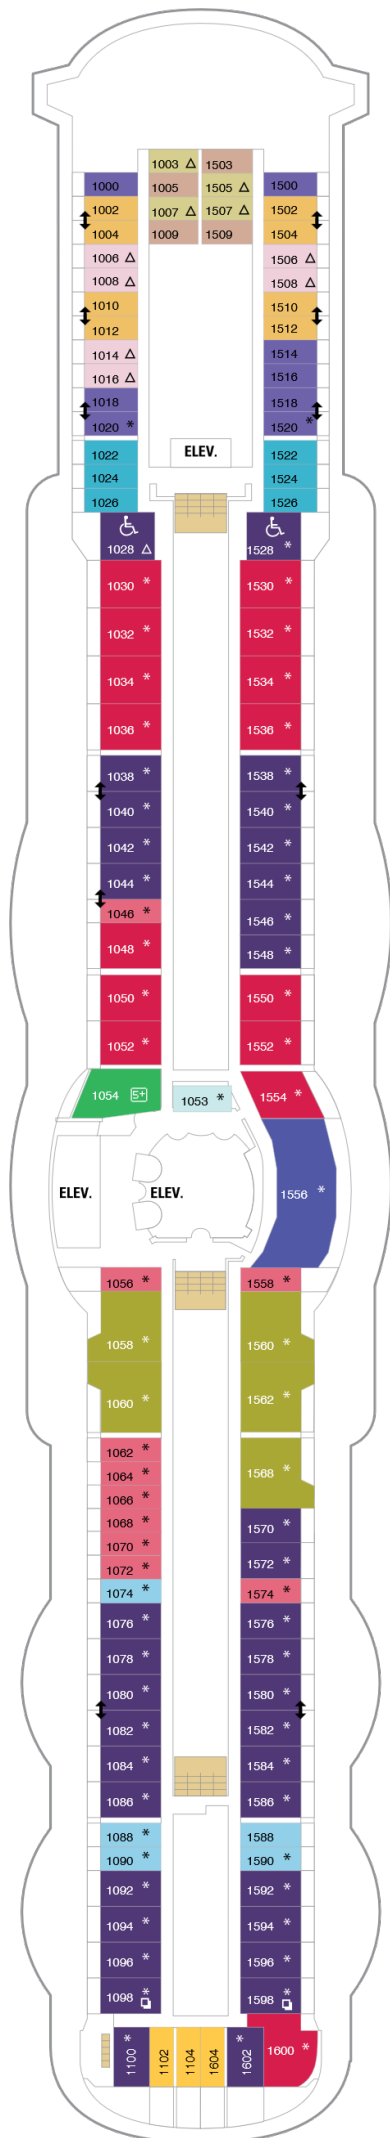

Jewel of the Seas

Deck Ten

Suites

- GS Grand Suite - 1 Bedroom
- J3 Junior Suite
- VT OceanView Suite - 2 Bedroom
- RS Royal Suite with Balcony
- OS Owner's Suite - 1 Bedroom
- J3 Junior Suite w/Bal Accessible

Balcony

- 1B 3B Spacious Ocean View Balcony
- 4B Connecting Oceanview Balcony
- CB Connecting Oceanview Balcony
- 2D 3D Ocean View Balcony
- 4D 5D Ocean View Balcony
- SG Spacious Sunset Balcony

Interior

- 1V 4V Interior
- 5V Interior