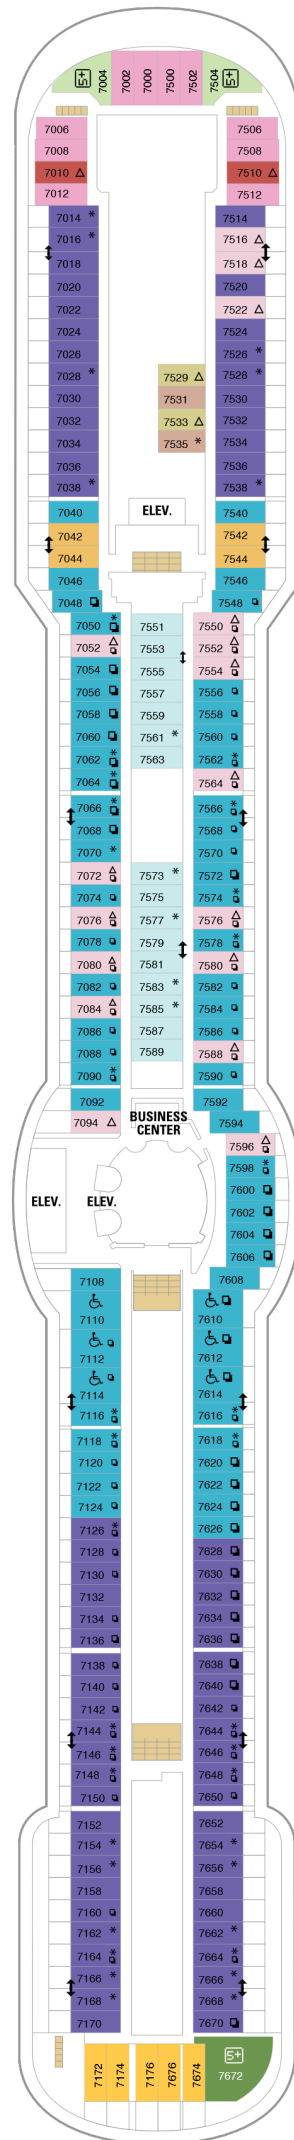

5V
2V Interior Stateroom Access

Jewel of the Seas

Deck Four

Ocean View

CO Connecting Oceanview cabin

1N 2N
3N 4N Ocean View

3N Ocean View Accessible

Interior

1V 2V
3V 4V Interior
5V

2W Studio Interior

5V Interior Stateroom Access

Jewel of the Seas

Deck Five

Jewel of the Seas

Deck Six

Jewel of the Seas

Deck Seven

Suites

OT Owner's Suite - 2 Bedroom's

Balcony

2D OceanView Balcony Accessible

CB Connecting Oceanview Balcony

1D 2D
3D 4D Ocean View Balcony

5D

SG Spacious Sunset Balcony

Ocean View

1K Ultra Spacious Ocean View

4M Spacious Ocean View

5N Ocean View

Interior

1V 2V
3V 4V Interior

5V