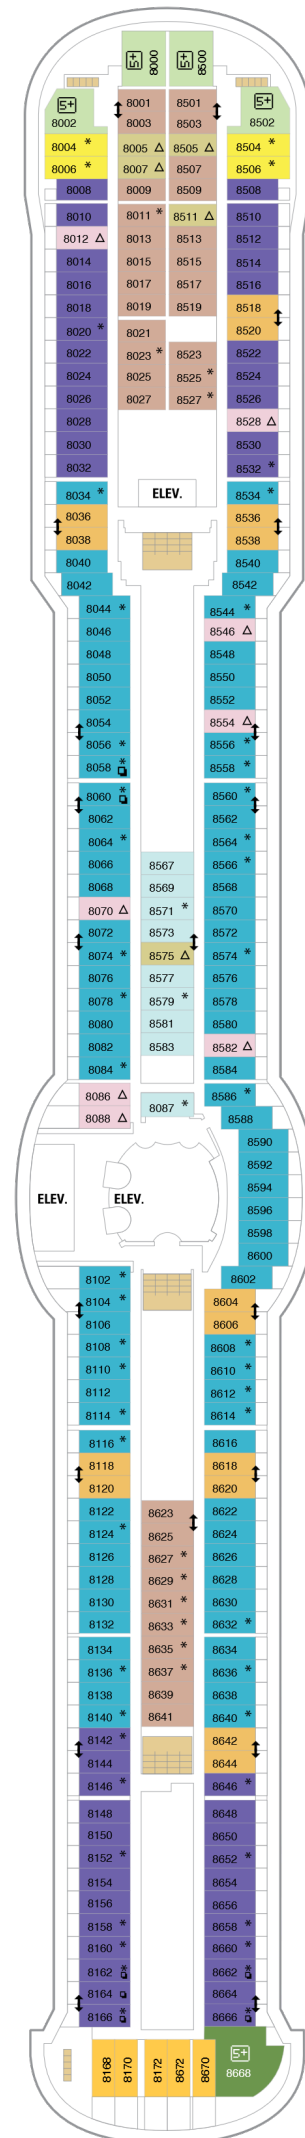

Jewel of the Seas

Deck Eight

Suites

OT Owner's Suite - 2 Bedroom's

Balcony

CB Connecting Oceanview Balcony

1D 2D
3D 4D Ocean View Balcony

5D

SG Spacious Sunset Balcony

Ocean View

1K Ultra Spacious Ocean View

3N Ocean View

Interior

1V 2V
3V 4V Interior

5V