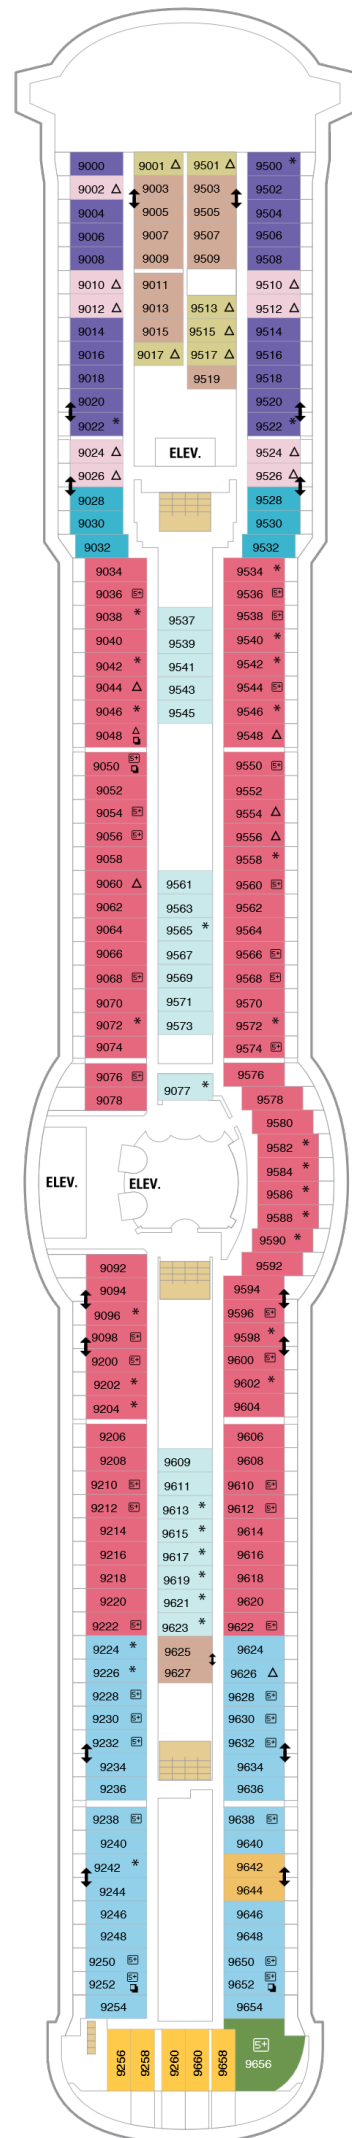

Jewel of the Seas

Deck Nine

Suites

OT Owner's Suite - 2 Bedroom's

Balcony

1B 2B
3B 4B Spacious Ocean View Balcony

CB Connecting Oceanview Balcony

2D 3D
4D 5D Ocean View Balcony

SG Spacious Sunset Balcony

Interior

1V 2V
4V 5V Interior