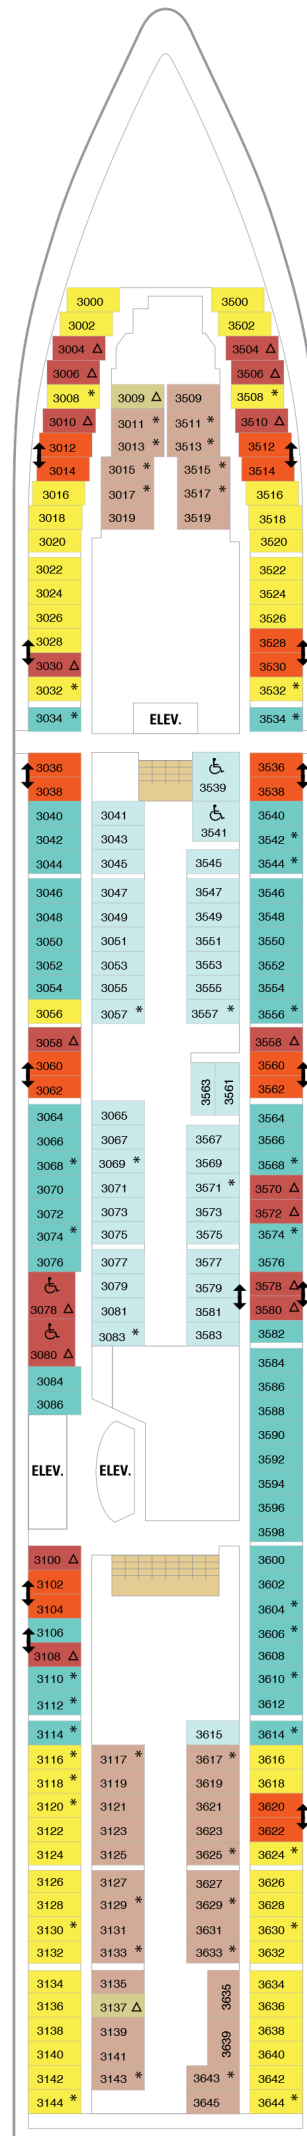

Jewel of the Seas

Deck Two

Ocean View

2N 4N Ocean View
5N

2N Ocean View Accessible

Interior

1V 2V Interior
4V 5V

2V Interior Stateroom Access

Jewel of the Seas

Deck Three

Ocean View

CO Connecting Oceanview cabin

1N 2N
3N 4N Ocean View

5N
5N Ocean View Accessible

Interior

1V 2V
3V 4V Interior

5V
2V Interior Stateroom Access

Jewel of the Seas

Deck Four

Ocean View

CO Connecting Oceanview cabin

1N 2N
3N 4N Ocean View

3N Ocean View Accessible

Interior

1V 2V
3V 4V Interior
5V

2W Studio Interior

5V Interior Stateroom Access

Jewel of the Seas

Deck Five

Jewel of the Seas

Deck Six

Jewel of the Seas