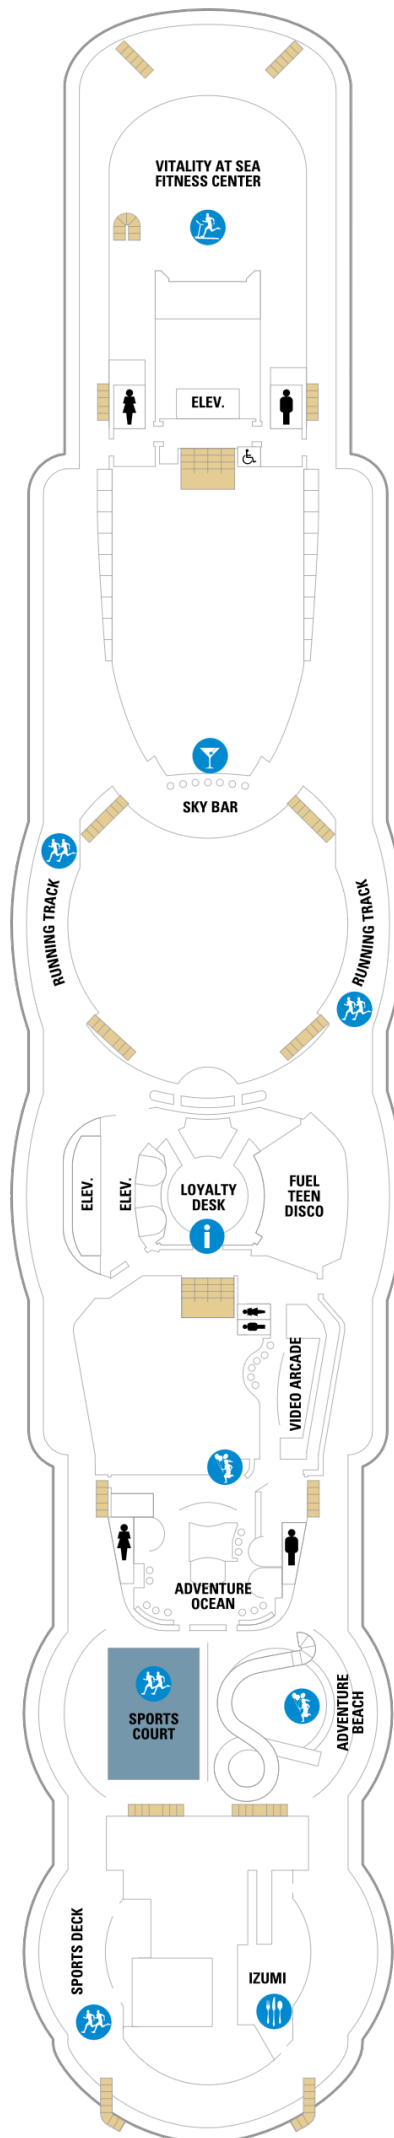

Jewel of the Seas

Deck Twelve